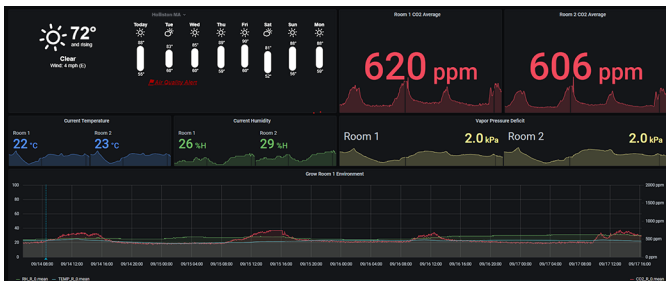

enVgrow engineers programming custom control panel

Automatic safety valve, and CO₂ storage tank

enVgrow dashboard with analytics

For our multi-state operator client, enVgrow designed a robust, automated control system that allows them to set and collect data points on all monitored environmental components.

The enVgrow system retains historical data which is used to improve grows, create recipes, and achieve consistent results.

With intelligent CO₂ delivery, enVgrow provides the required monitoring and alerting for life safety within the building. enVgrow reviews all codes from AHJ and issues the mandatory commissioning documents for the system to be activated.